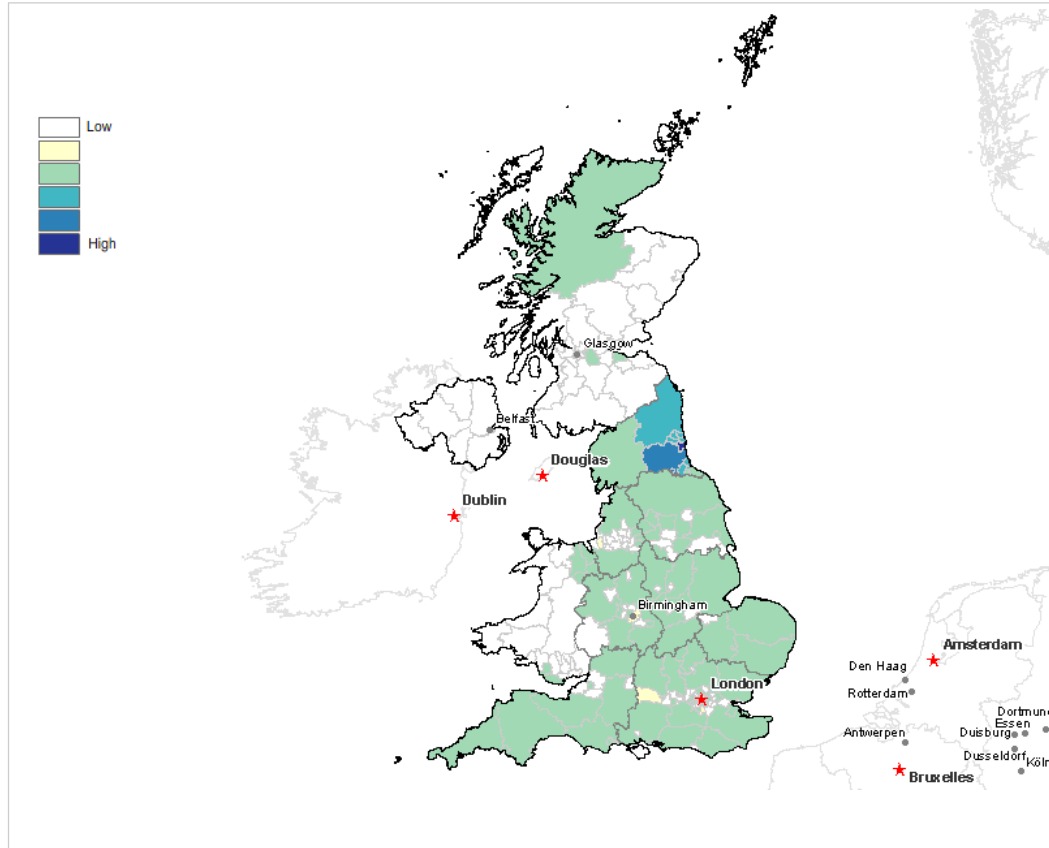

Surname : **KIRTLEY**

Surname:

**WORLD**   **EUROPE**   **REGIONS**   **LOCALITIES**

**Top Countries**

Country	FPM
<a href="#">UNITED KINGDOM</a>	19.12
<a href="#">UNITED STATES</a>	11.56
<a href="#">CANADA</a>	1.38
<a href="#">NEW-ZEALAND</a>	0.71
<a href="#">IRELAND</a>	0.34

**Bordering Countries**

Country
<a href="#">IRELAND</a>

Statistics for : **KIRTLEY**   true   **EUROPE**

**Roots of this name:**

Surname	Group	Subgroup	Language
KIRTLEY	EUROPEAN_OTHER WESTERN	ENGLISH	ENGLISH

**Top Regions**

Area Name	FPM
<a href="#">NORTH , UNITED KINGDOM</a>	213.87
<a href="#">KENTUCKY , UNITED STATES</a>	91.35
<a href="#">ARKANSAS , UNITED STATES</a>	56.32
<a href="#">OKLAHOMA , UNITED STATES</a>	55.91
<a href="#">INDIANA , UNITED STATES</a>	37

**Top Cities**

City
<a href="#">NEWCASTLE UPON TYNE , NORTH , UNITED KINGDOM</a>
<a href="#">SUNDERLAND , NORTH , UNITED KINGDOM</a>
<a href="#">DARLINGTON , NORTH , UNITED KINGDOM</a>
<a href="#">HOUGHTON LE SPRING , NORTH , UNITED KINGDOM</a>
<a href="#">WASHINGTON , NORTH , UNITED KINGDOM</a>